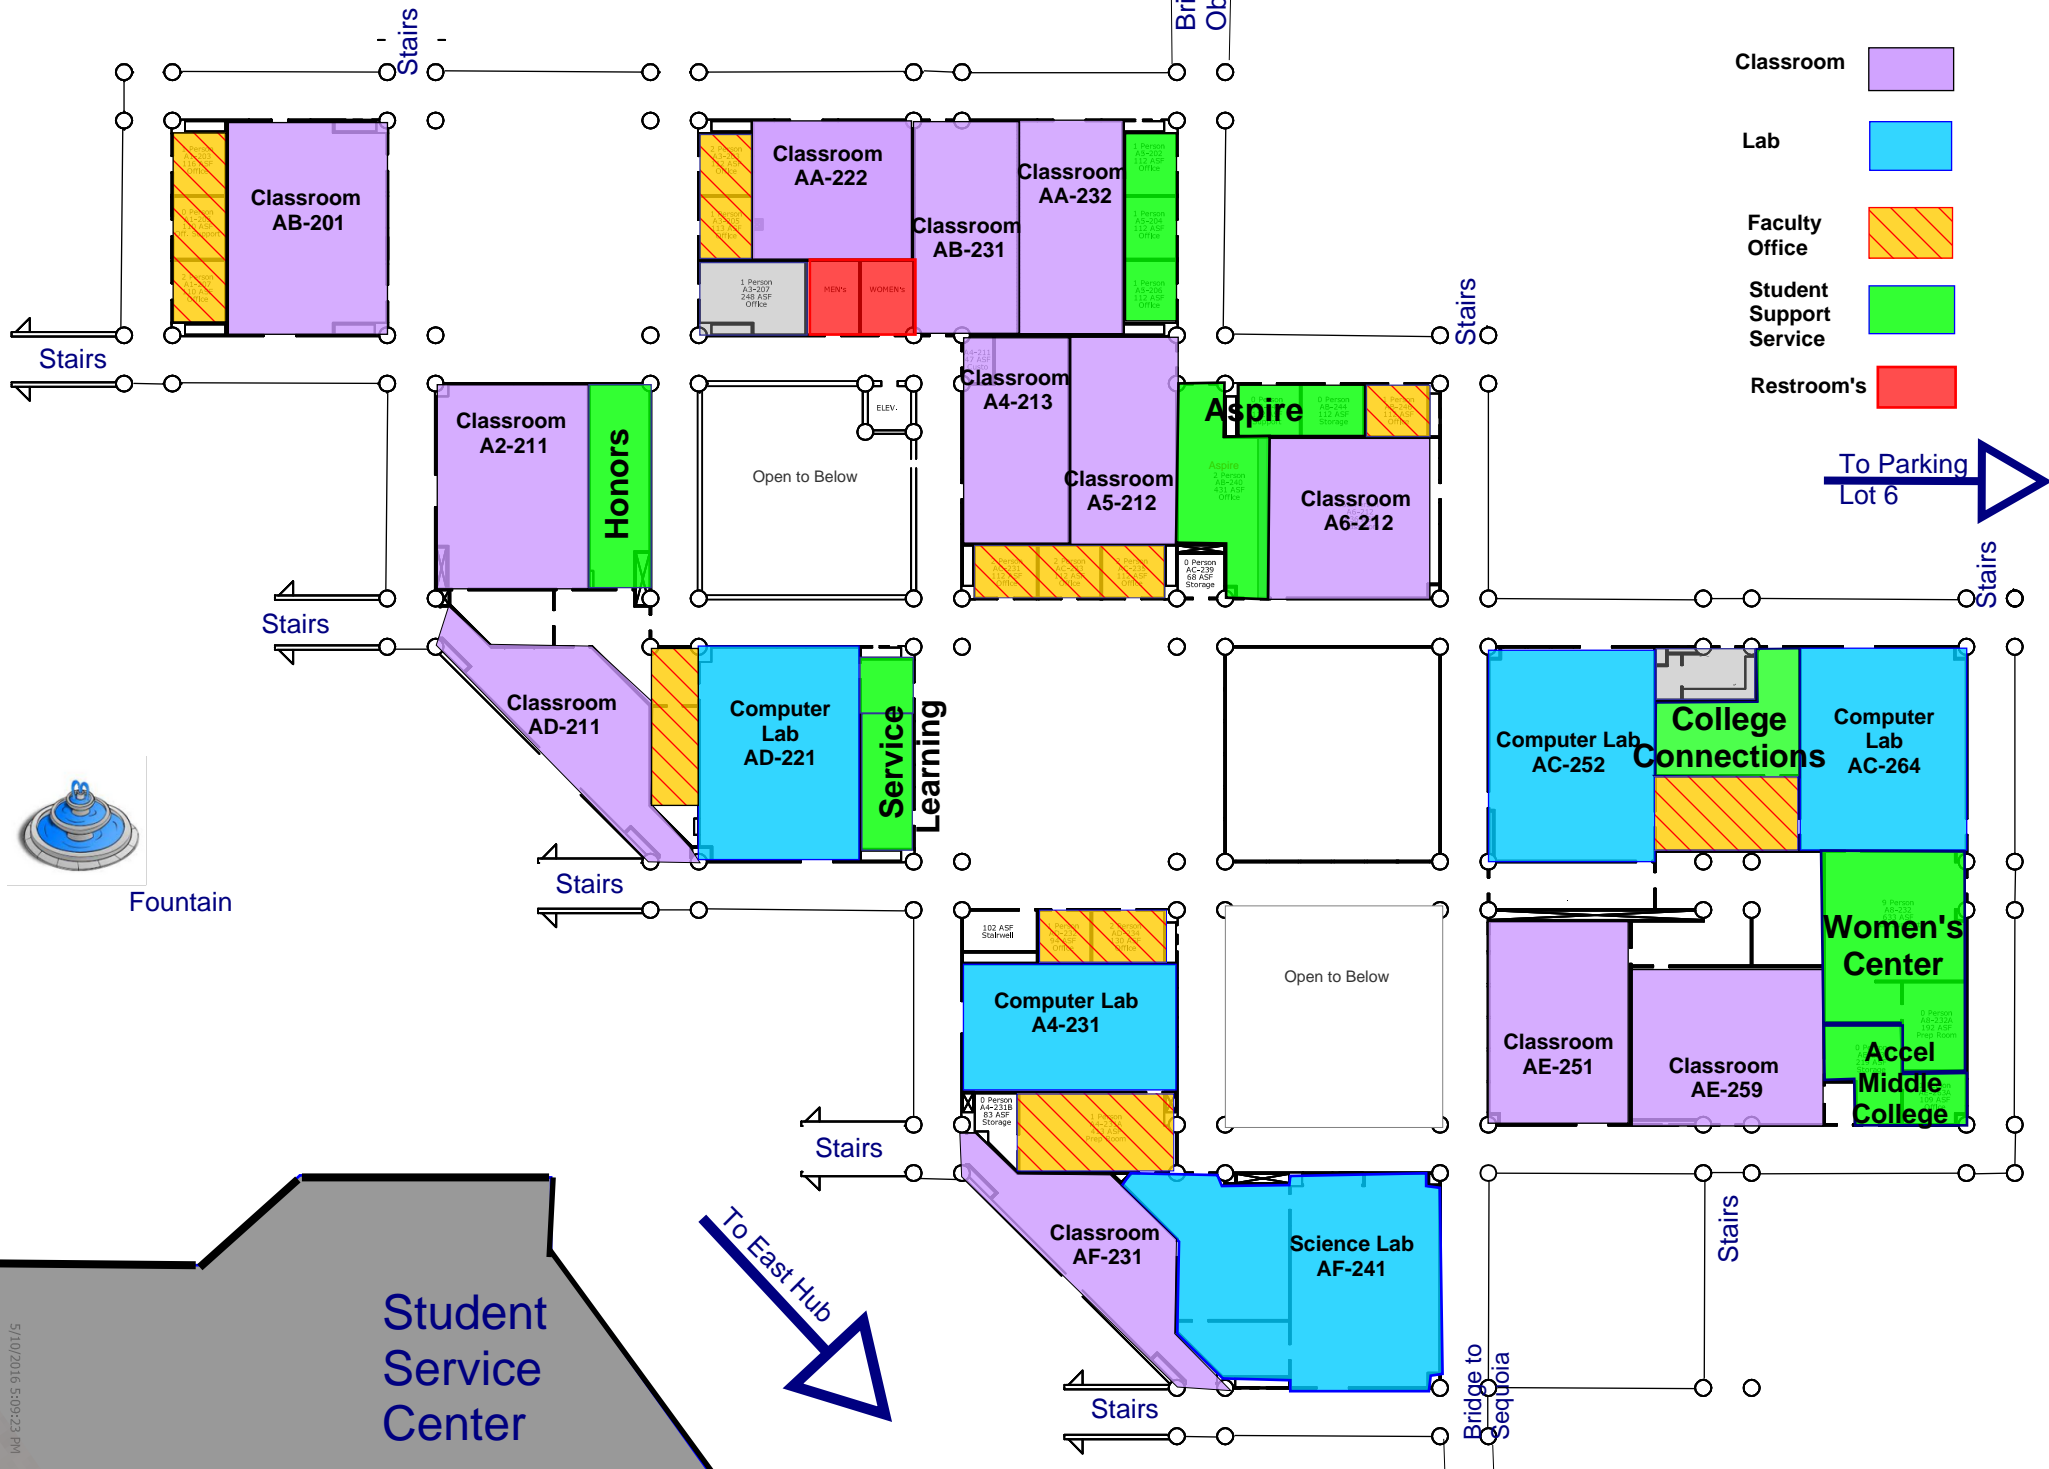

# Ground Floor Plan

# Upper Floor Plan

- Classroom
- Lab
- Faculty Office
- Student Support Service
- Restroom's

To Parking Lot 6

To East Hub