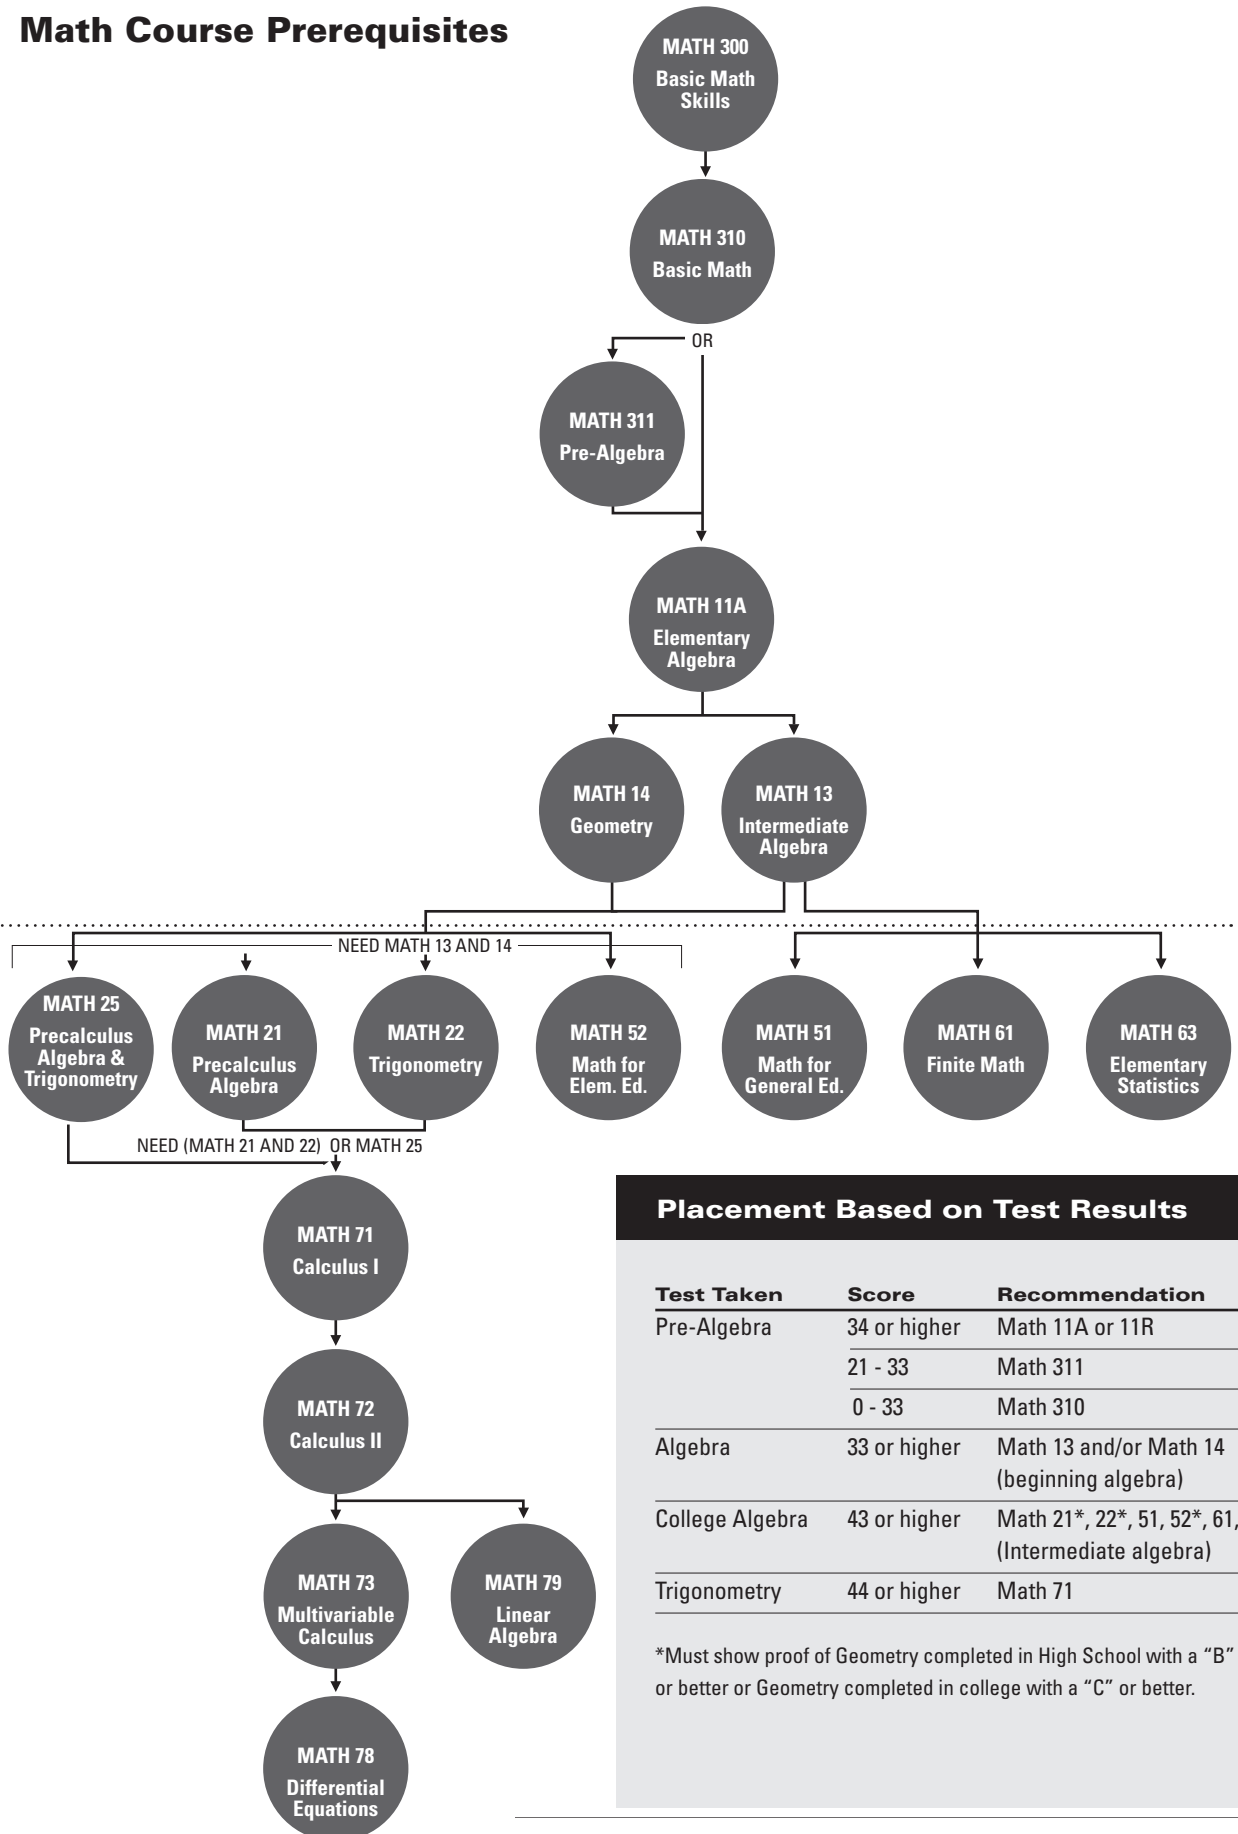

Math Course Prerequisites

COLLEGE-LEVEL TRANSFERABLE COURSES

Placement Based on Test Results

Test Taken	Score	Recommendation
Pre-Algebra	34 or higher	Math 11A or 11R
	21 - 33	Math 311
	0 - 33	Math 310
Algebra	33 or higher	Math 13 and/or Math 14 (beginning algebra)
College Algebra	43 or higher	Math 21*, 22*, 51, 52*, 61, 63 (Intermediate algebra)
Trigonometry	44 or higher	Math 71

*Must show proof of Geometry completed in High School with a "B" or better or Geometry completed in college with a "C" or better.