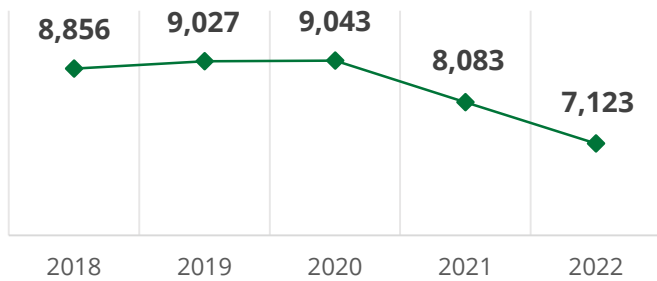

# 2022 SPRING FAST FACTS\*

### STUDENT ENROLLMENT

Headcount	7,123
Full-Time Equivalent	1,909

### FIVE-YEAR TREND (HEADCOUNT)