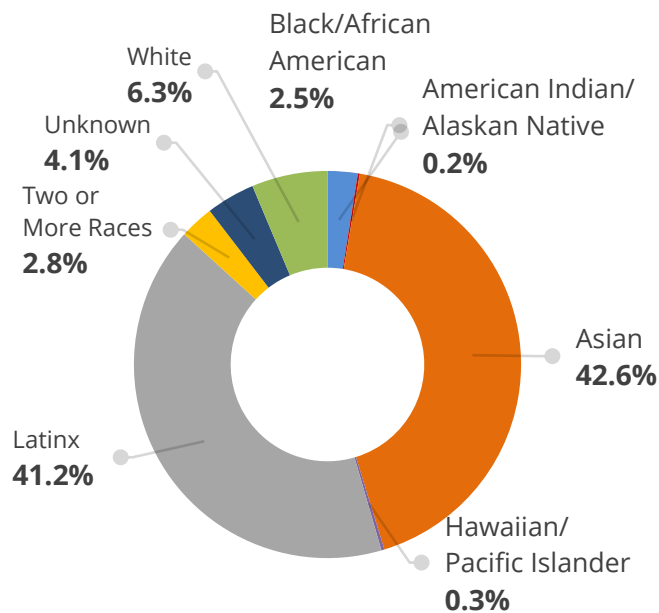

STUDENT GENDER