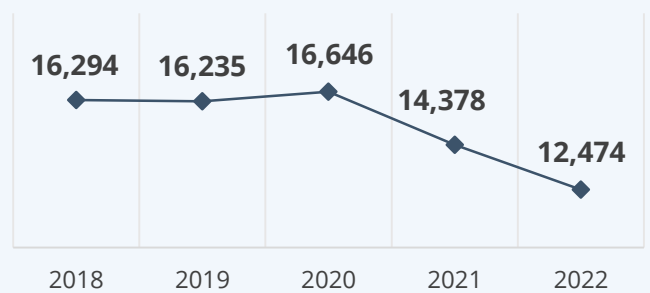

DISTRICT FIVE-YEAR TREND (HEADCOUNT)

DISTRICT ENROLLMENT BY RESIDENCE

Cities with the most Students

City	Headcount	Percentage
San José	10,041	80.5%
Milpitas	351	2.8%
Santa Clara	231	1.9%
Morgan Hill	207	1.7%
Gilroy	147	1.2%
Campbell	138	1.1%
Sunnyvale	122	1.0%
Hollister	89	0.6%
Other	1,148	9.2%

DISTRICT (2021-22) ANNUAL ENROLLMENT

Headcount (unduplicated)	21,984
Full-Time Equivalent	9,225